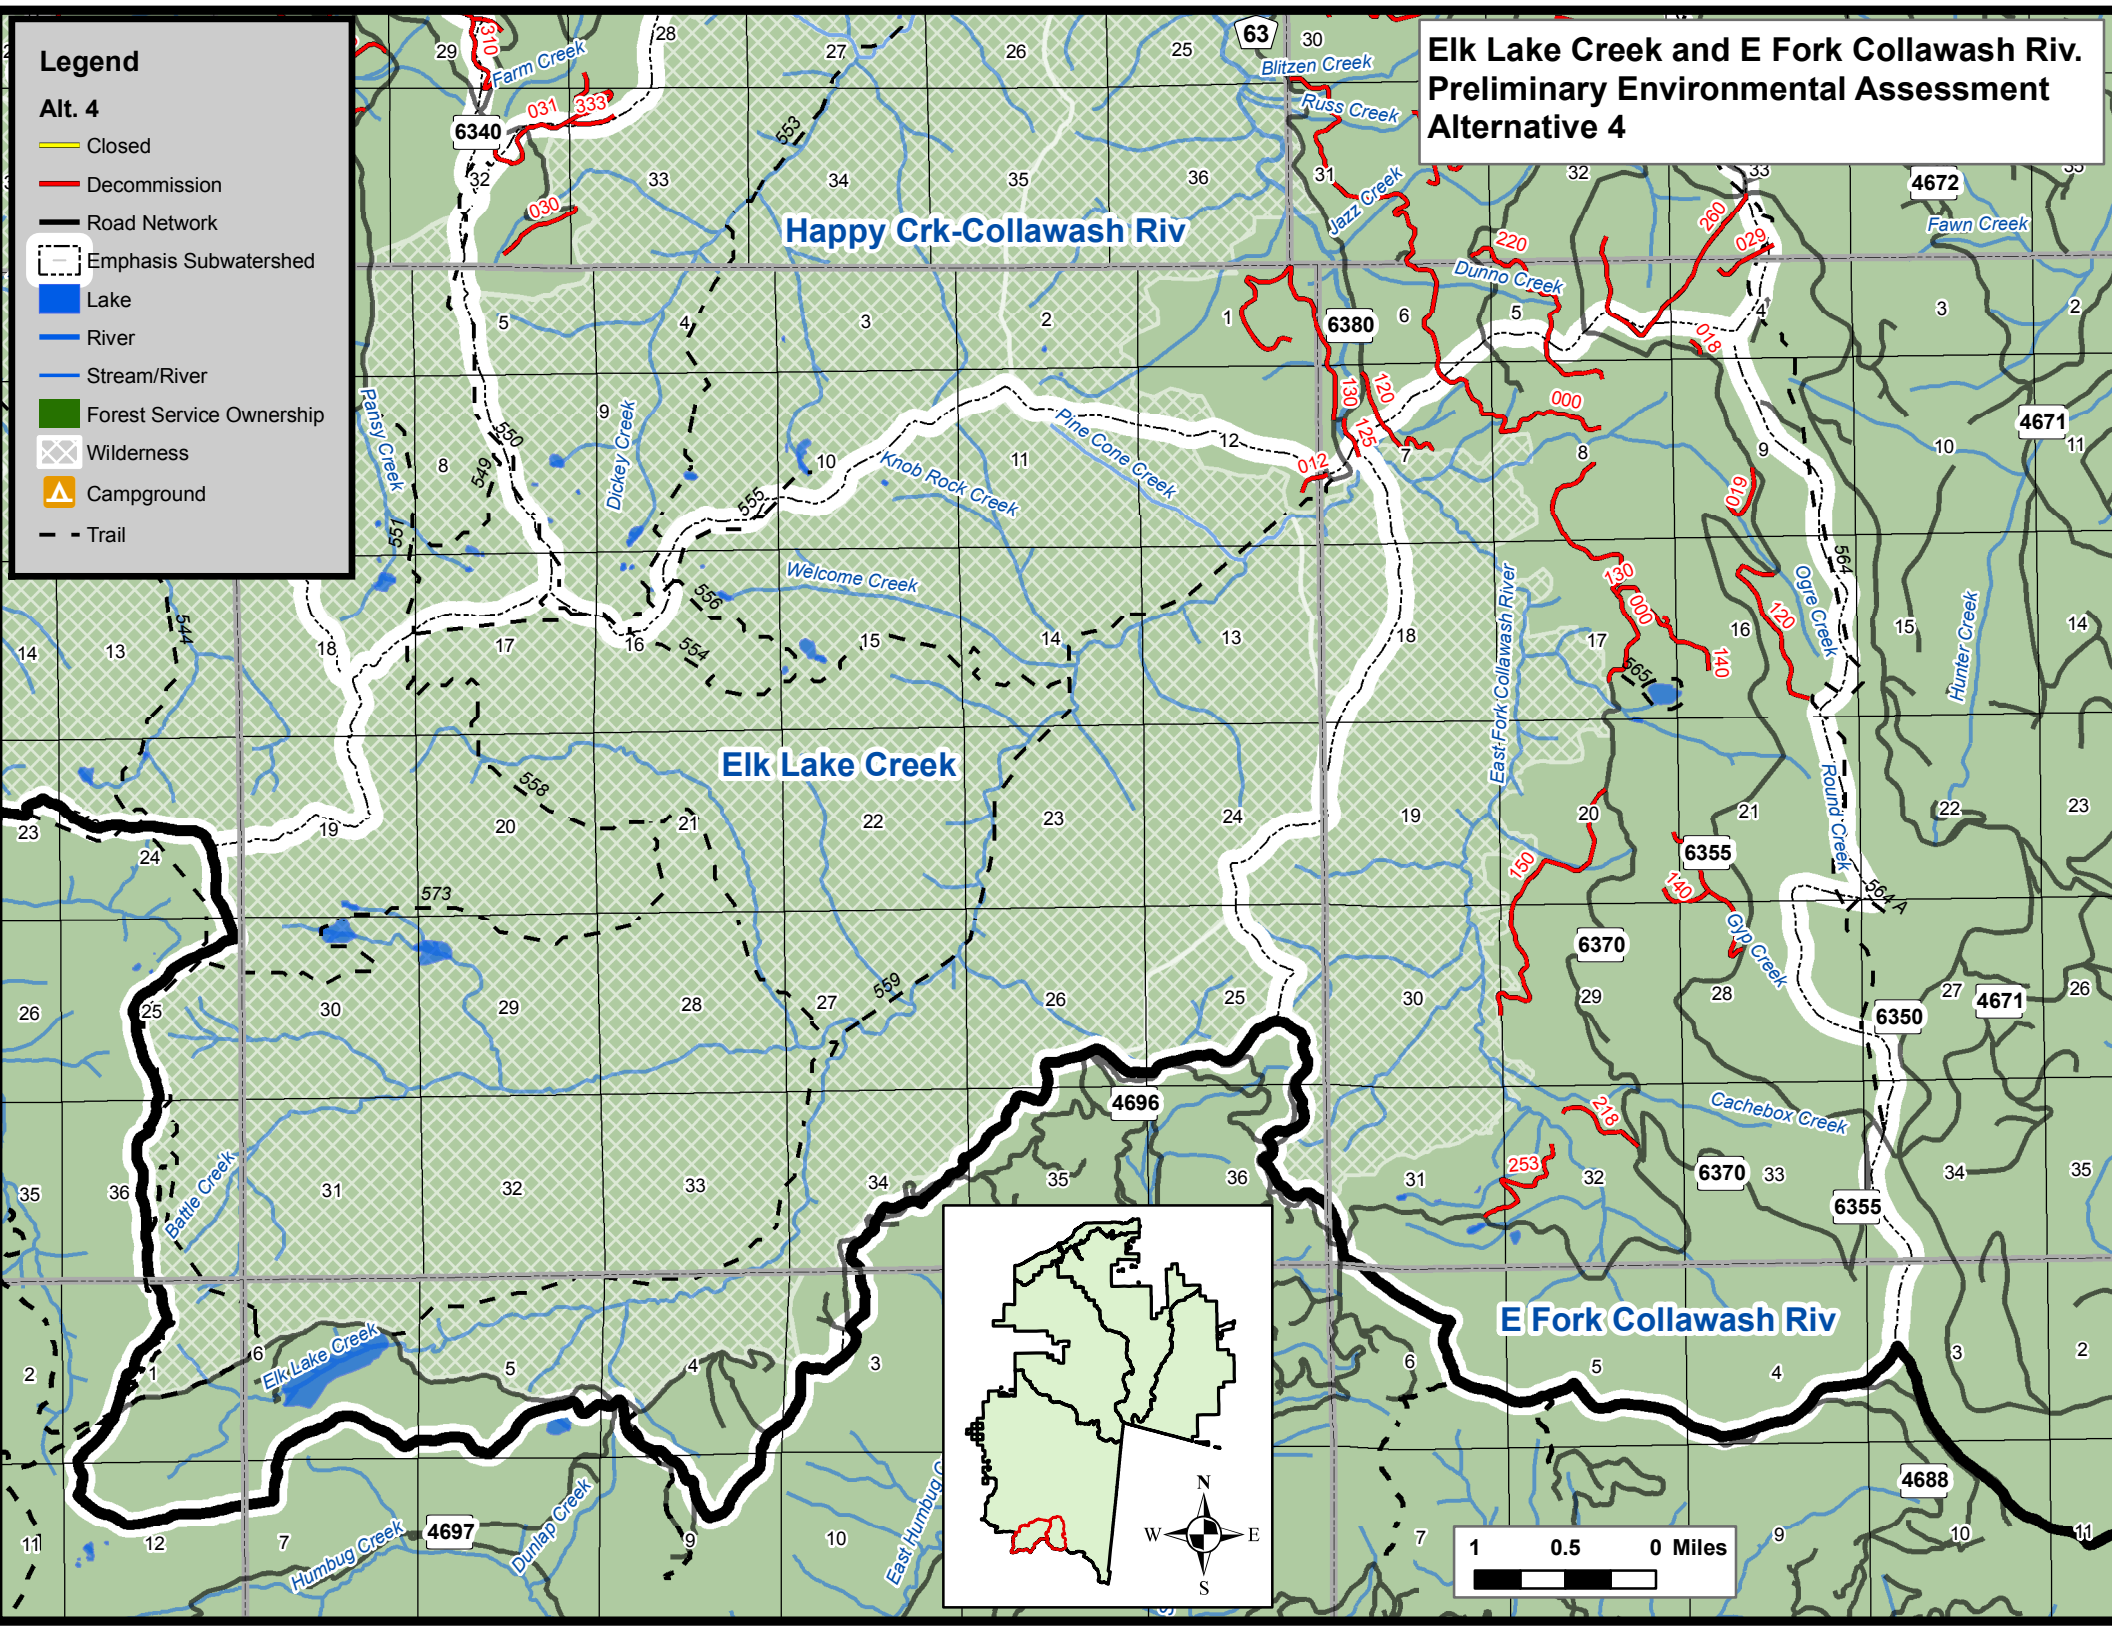

Legend

- Alt. 4
- Closed
- Decommission
- Road Network
- Emphasis Subwatershed
- Lake
- River
- Stream/River
- Forest Service Ownership
- Wilderness
- Campground
- Trail

**Elk Lake Creek and E Fork Collawash Riv.
Preliminary Environmental Assessment
Alternative 4**

Happy Crk-Collawash Riv

Elk Lake Creek

E Fork Collawash Riv