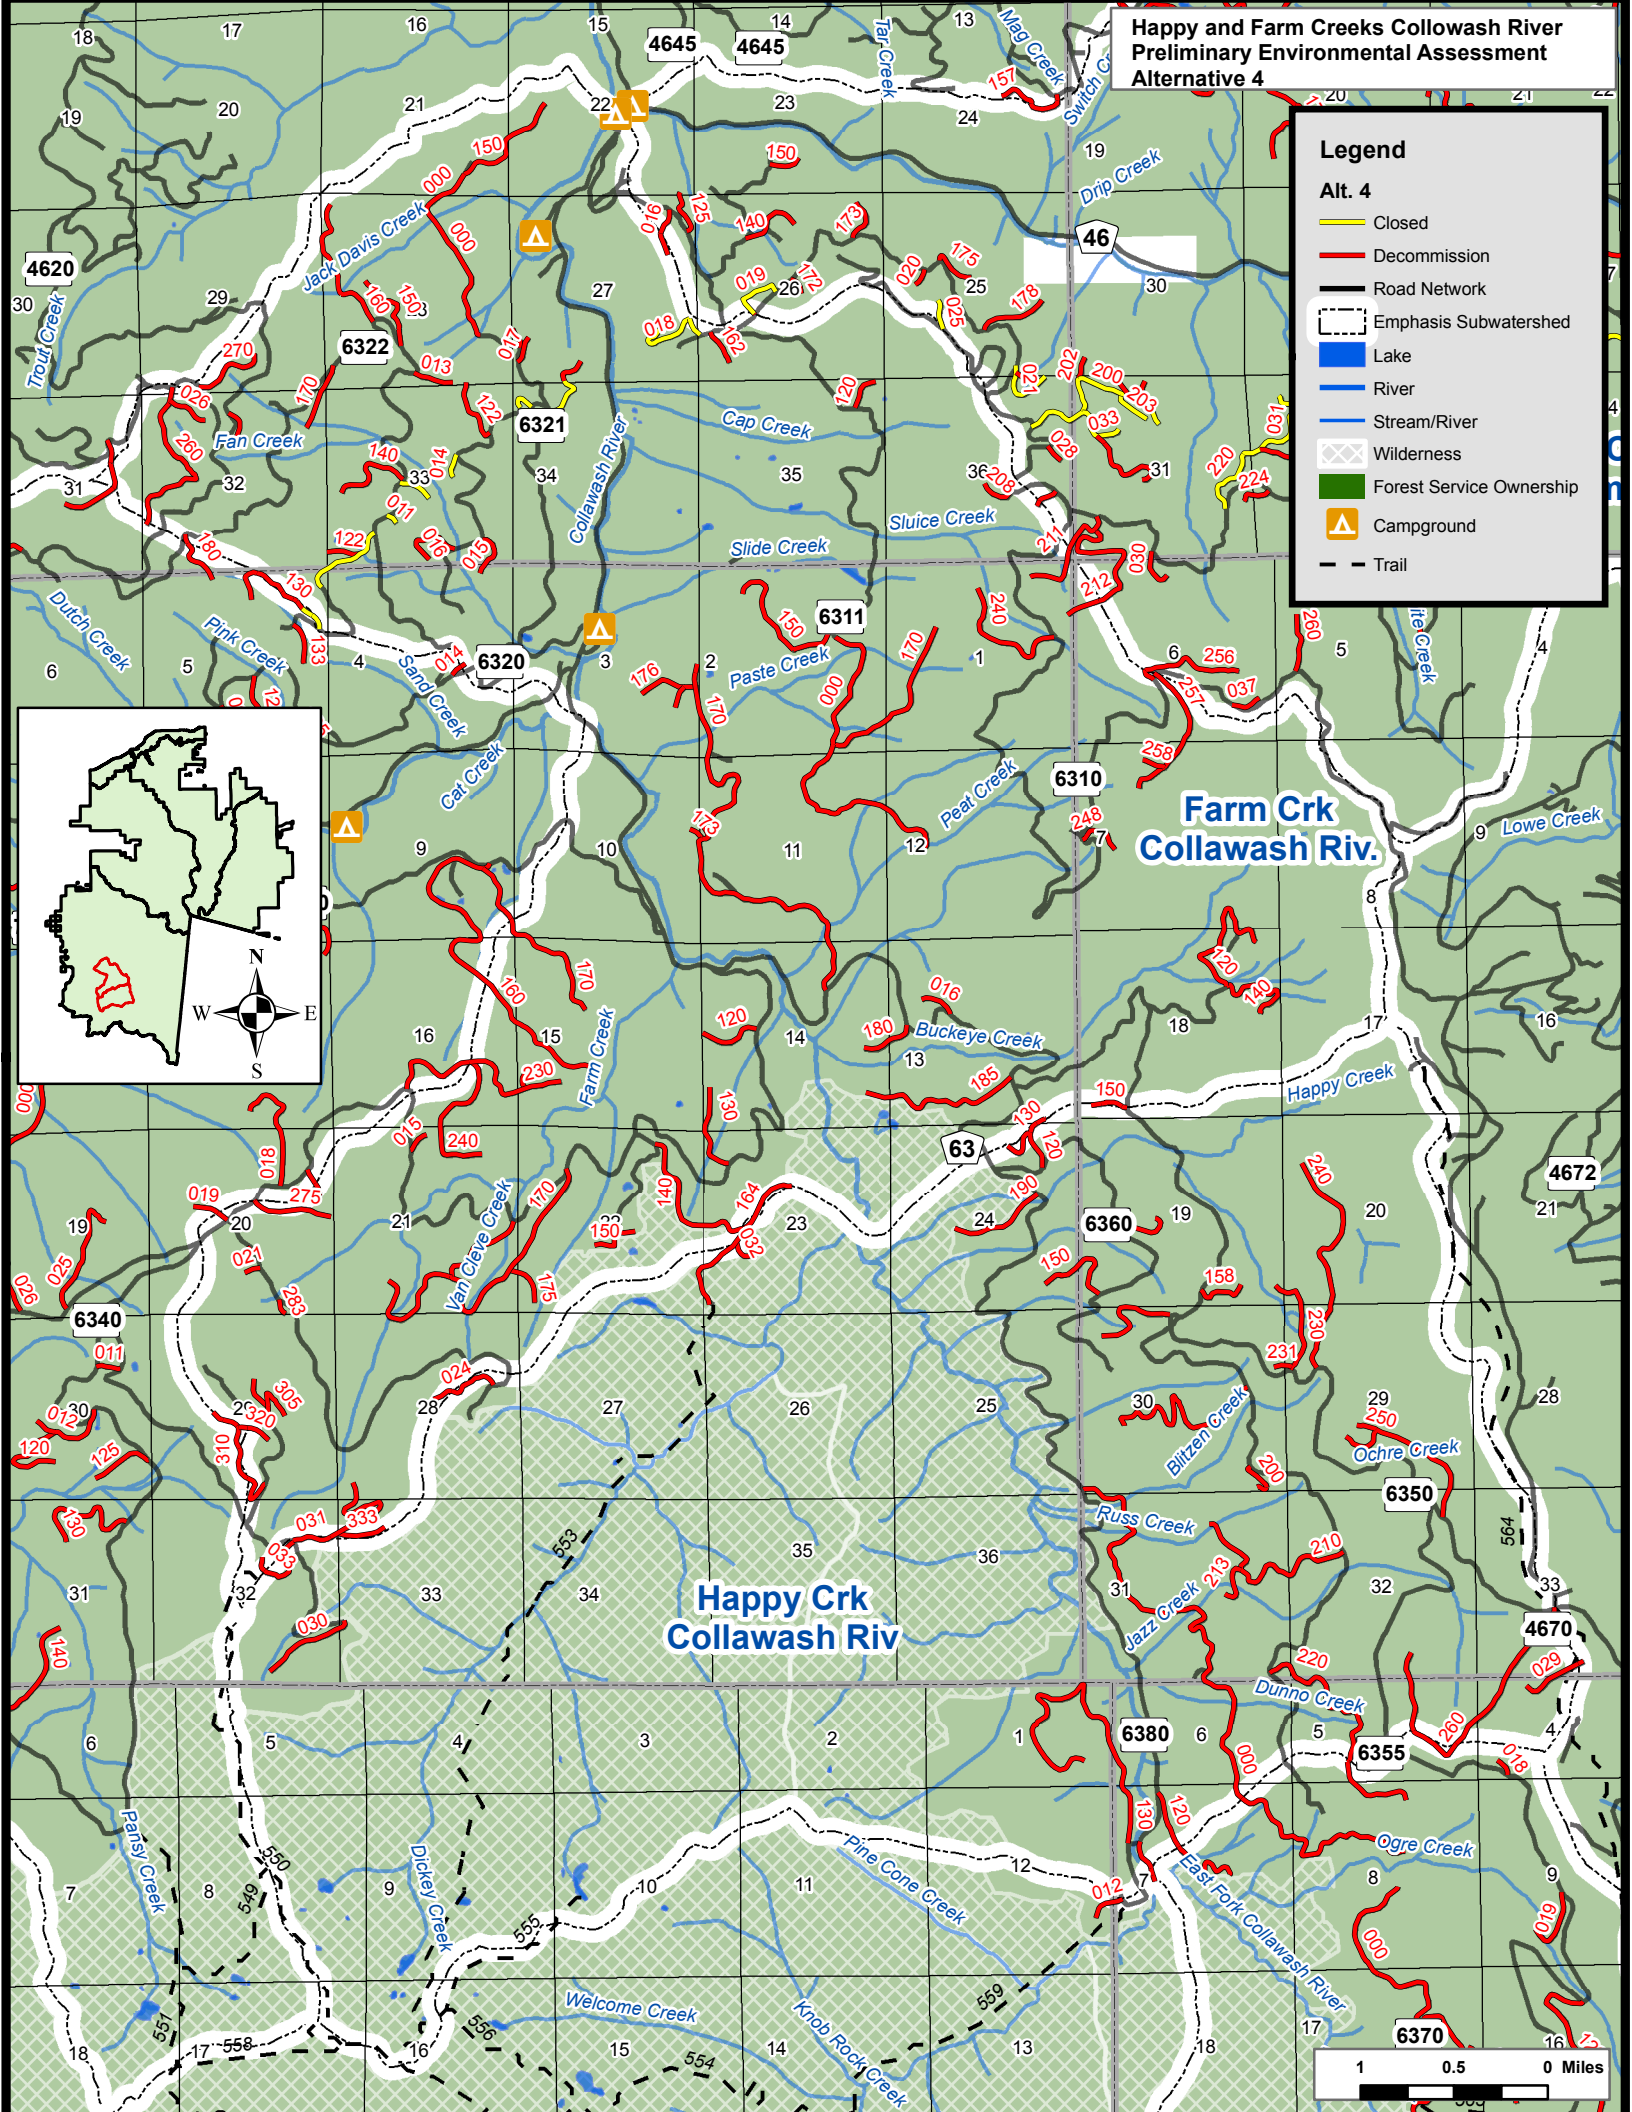

**Happy and Farm Creeks Collawash River
Preliminary Environmental Assessment
Alternative 4**

Legend

Alt. 4

-  Closed
-  Decommission
-  Road Network
-  Emphasis Subwatershed
-  Lake
-  River
-  Stream/River
-  Wilderness
-  Forest Service Ownership
-  Campground
-  Trail

**Farm Crk
Collawash Riv.**

**Happy Crk
Collawash Riv**